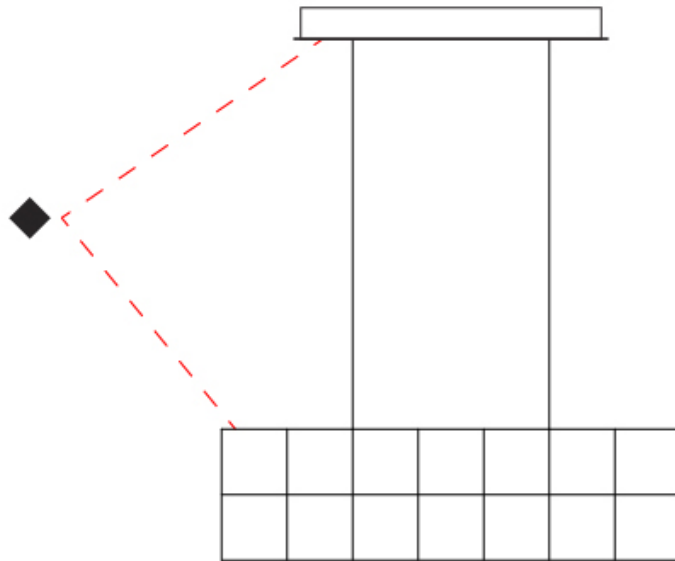

UNIVERSE SQUARE SUSPENSION

D101368-

PROJECT

TYPE

SPECIFIER

QUANTITY

DATE

D