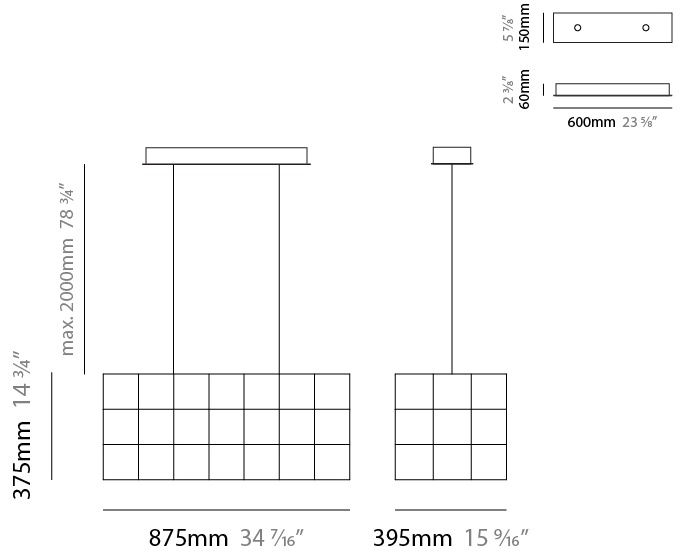

1. To build a product code in our configurator select the specify button on the base model # product page
2. To build a manual product code on this datasheet choose from the options listed below in blue font and add the suffix to the base model #

GENERAL

Series: Universe Square
Brand: Quasar
Division: Design
Mounting Type: Suspension
Mounting Location: Ceiling
Subcategory: Ambient

PHYSICAL

Shape: Rectangle
Length (mm): 875
Length (in): 34 7/16
Width (mm): 395
Width (in): 15 9/16
Height (mm): 375
Height (in): 14 3/4
Max. Overall Height (mm): 2000
Max. Overall Height (in): 78 3/4
Light Distribution: Omnidirectional
Weight (kg): 4.5
Weight (lbs): 9.9
[Fixture Finish: NIC / BRA / BBR](#)
Fixture Material: Metal
Upon Request: Custom Sizes

ELECTRICAL

Number of Lamps: 128
Lamp Type: LED Retrofit
Input Wattage (W): 51.2
Bulb Included: Bulb Included
Max. Wattage Per Lamp (W): 0.33
Lamp Base: E10
[Dimming: Non-Dimming / Phase Dimming (120vac Only)](#)
Driver Included: Yes
Driver Location: Integrated
Driver Type: Constant Voltage - 120/277Vac
Driver Class: Class 2
Input Voltage (V): 120 - 277
Output Voltage (V): 12
Lamp Voltage (V): 12
Upon Request: (Not included - see components) Integral: 0-10Vdc dimming

LED

[Color Temperature (°K): 2600 / 3000 / 3500](#)
Max. Delivered Lumen (lm): 2944 (2600K)
CRI: >90 CRI
Lamp Life (hrs): 50000

OPTICAL

RATINGS AND CERTIFICATIONS

Certified By: Certified for North American Standards
IP rating: IP20